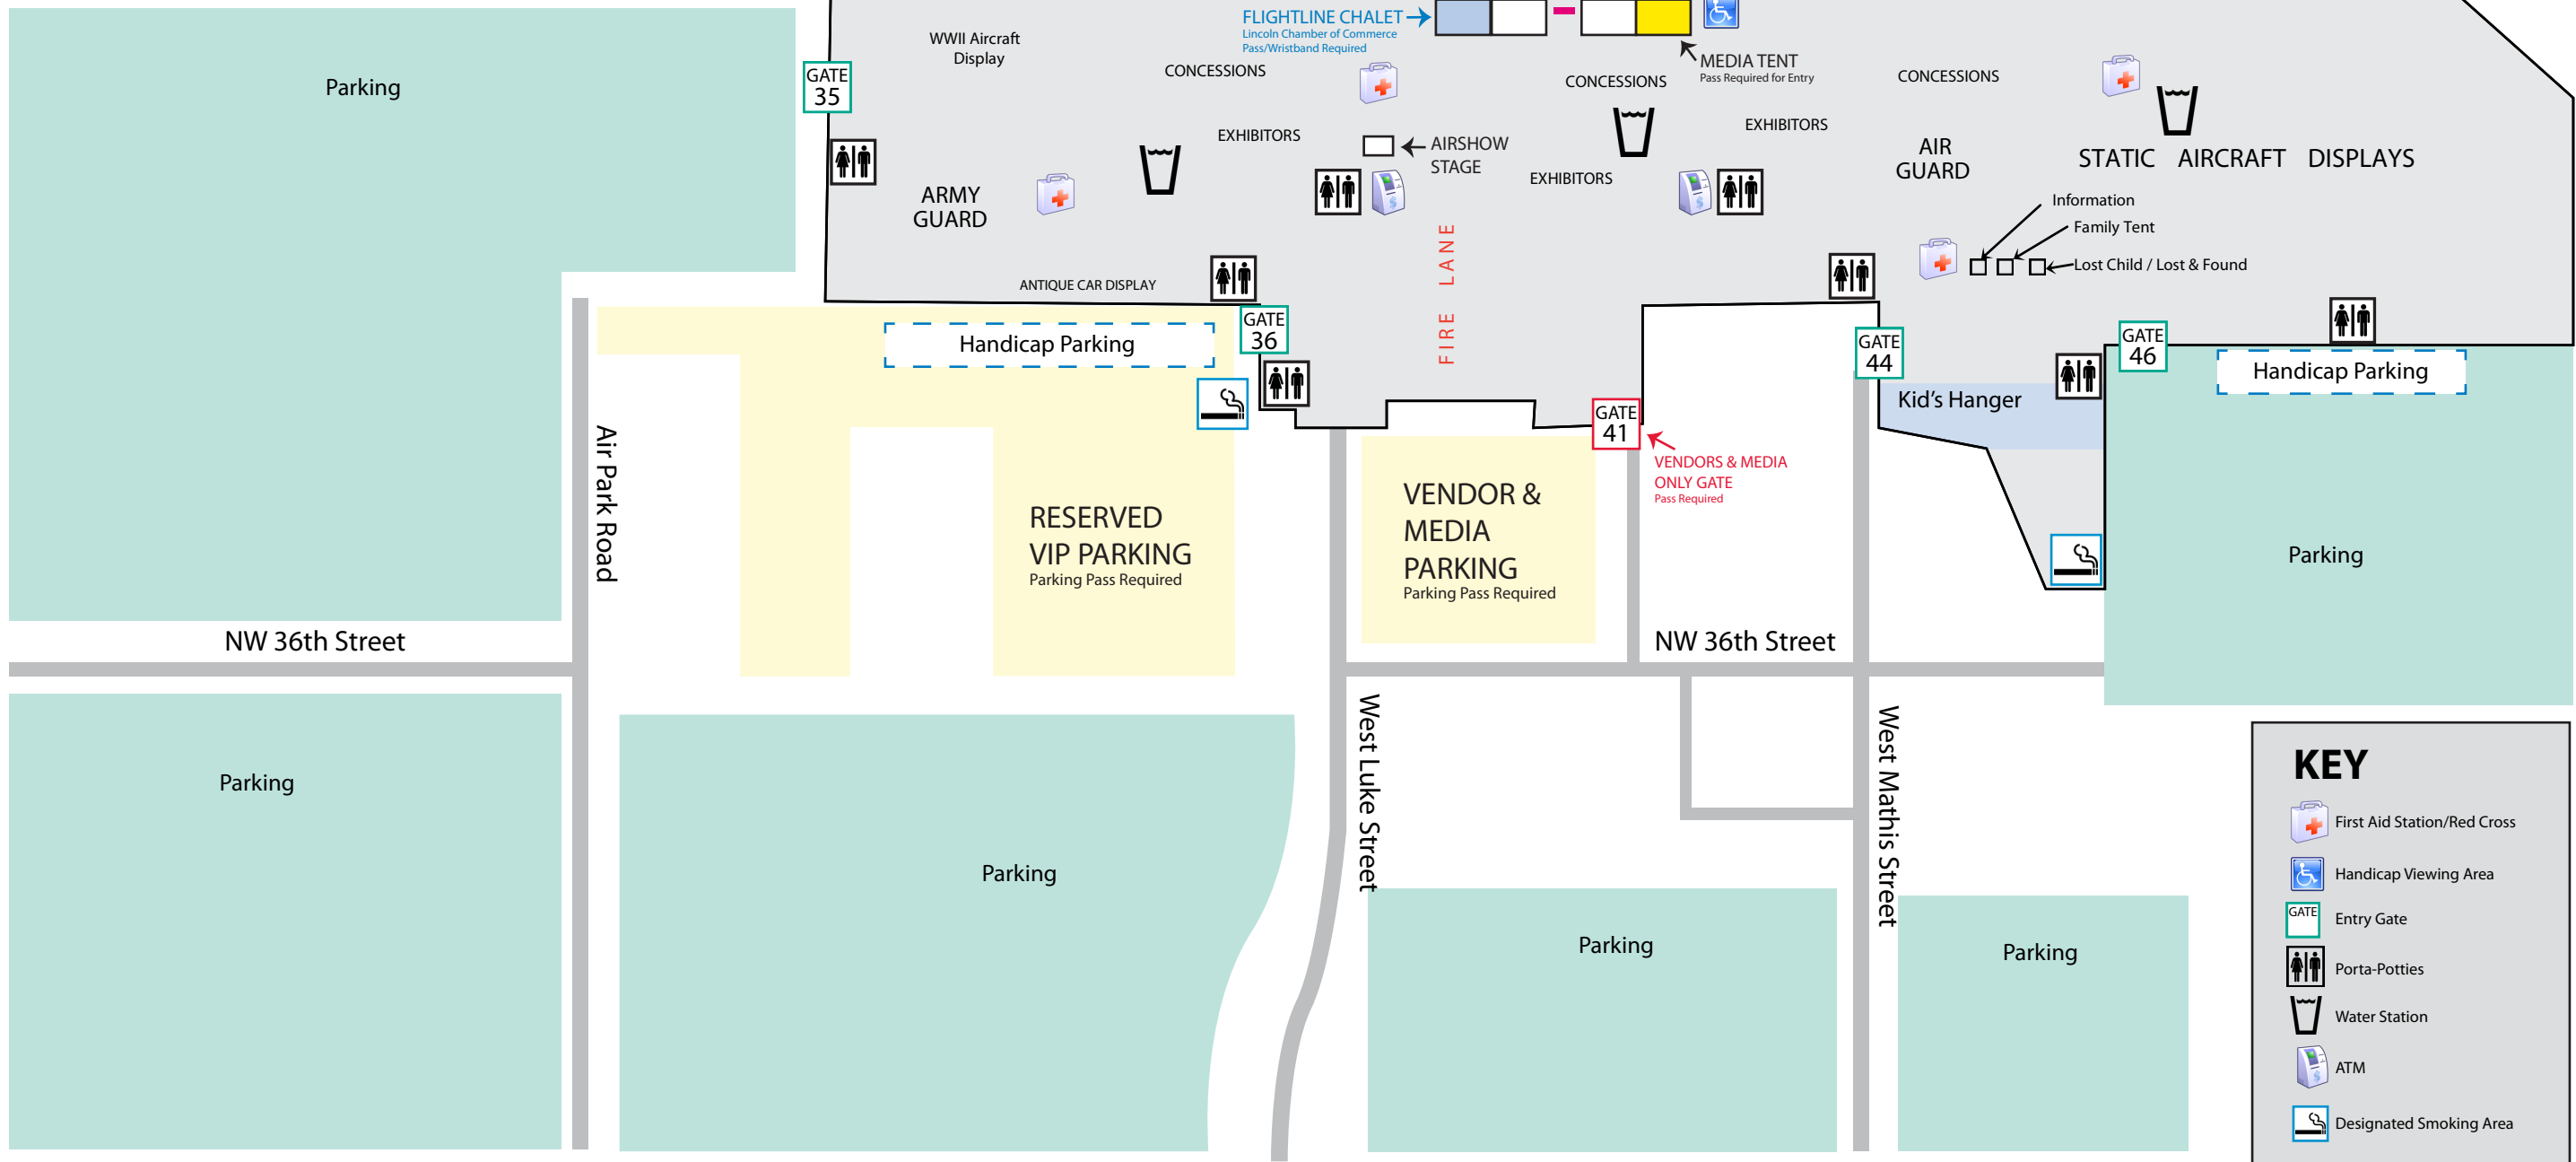

# AIRSHOW LAYOUT PARKING MAP

FLYING DEMONSTRATION AIRCRAFT

US NAVY BLUE ANGELS

FLYING DEMONSTRATION AIRCRAFT

**KEY**

- First Aid Station/Red Cross
- Handicap Viewing Area
- Entry Gate
- Porta-Potties
- Water Station
- ATM
- Designated Smoking Area